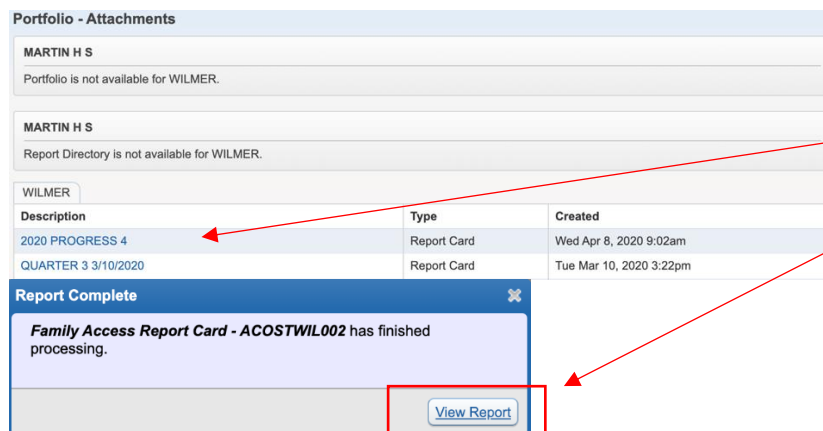

3. Enter your username and password.

View Progress and Report card Reports

After logging in

1. Look for Portfolio on the left-hand side menu.

2. The portfolio page will display. Here you can view current and previous progress reports.
3. Click on the blue highlighted text to view report.
4. When the report is ready click on View Report.