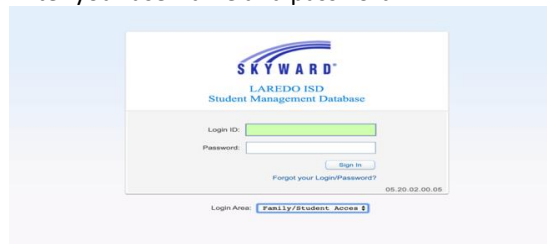

3. Enter your username and password.