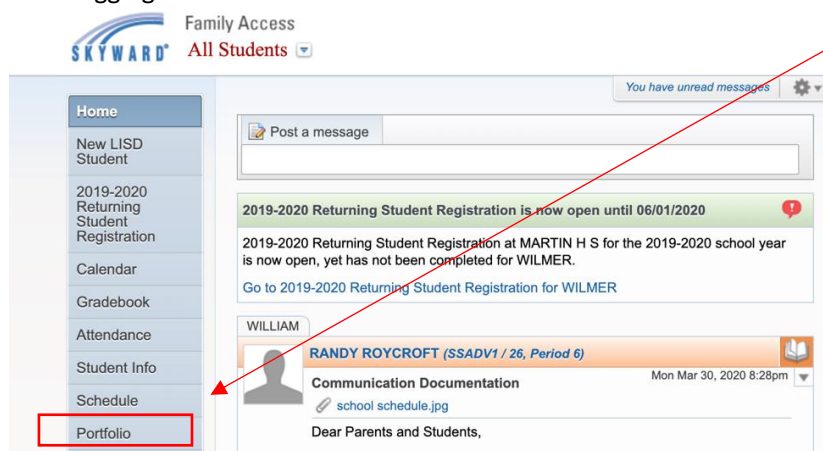

View Progress and Report card Reports

After logging in

1. Look for Portfolio on the left-hand side menu.